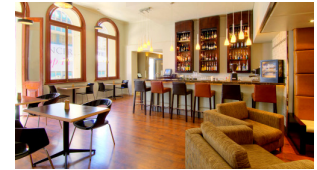

Accommodation

Total 27 Suites

All Kings
All Kings
10 x Twins, 10 x Kings
King